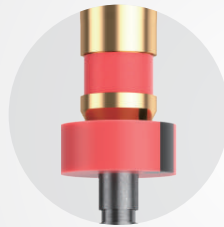

# X-Grey

Soft Smart Endo

**NIC<sup>®</sup>**

11mm miniature handle

Radiopaque stopper

Precise depth marking

Continuous rotation

Debris free

## CHARACTERISTIC

- ① MaxTech 9.0 NiTi alloy
- ② Special cross section design
- ③ Archimedean spiral movement brings debris free
- ④ Super flexibility
- ⑤ Suitable for big curvature canals
- ⑥ Minimum invasive simple sequence