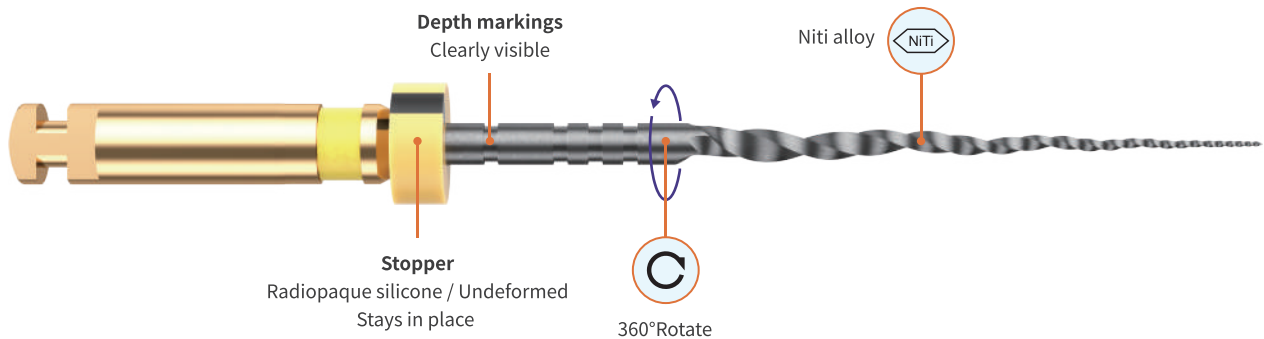

OPERATING STEPS

X-Grey

SSK SSK
#10 #15

+

SX T+
019/.04 017/.02

+

X1 X2
017/.04 025/.06

OPTIONAL

X3 X4 X5
030/.07 040/.06 050/.05

X-Grry	SSK	SSK	SX	T+	X1	X2	X3	X4	X5
Size	#10	#15	019/.04	017/.02	017/.04	025/.06	030/.07	040/.06	050/.05
Speed(RPM)			300	300	600	600	600	600	600
Torque(N.CM)			3.0	1.5	3.0	3.0	3.0	3.0	3.0

SHENZHEN SUPERLINE TECHNOLOGY CO., LTD.

Add: Room 302, Nanshan Zhiyuan A4, No.1001 Xueyuan Avenue.
Nanshan District, Shenzhen, China 518000

Tel: +86 755-2601 6156
Fax: +86 755-2601 6026

E-mail: sales@supline.com
Web: www.nicdental.com